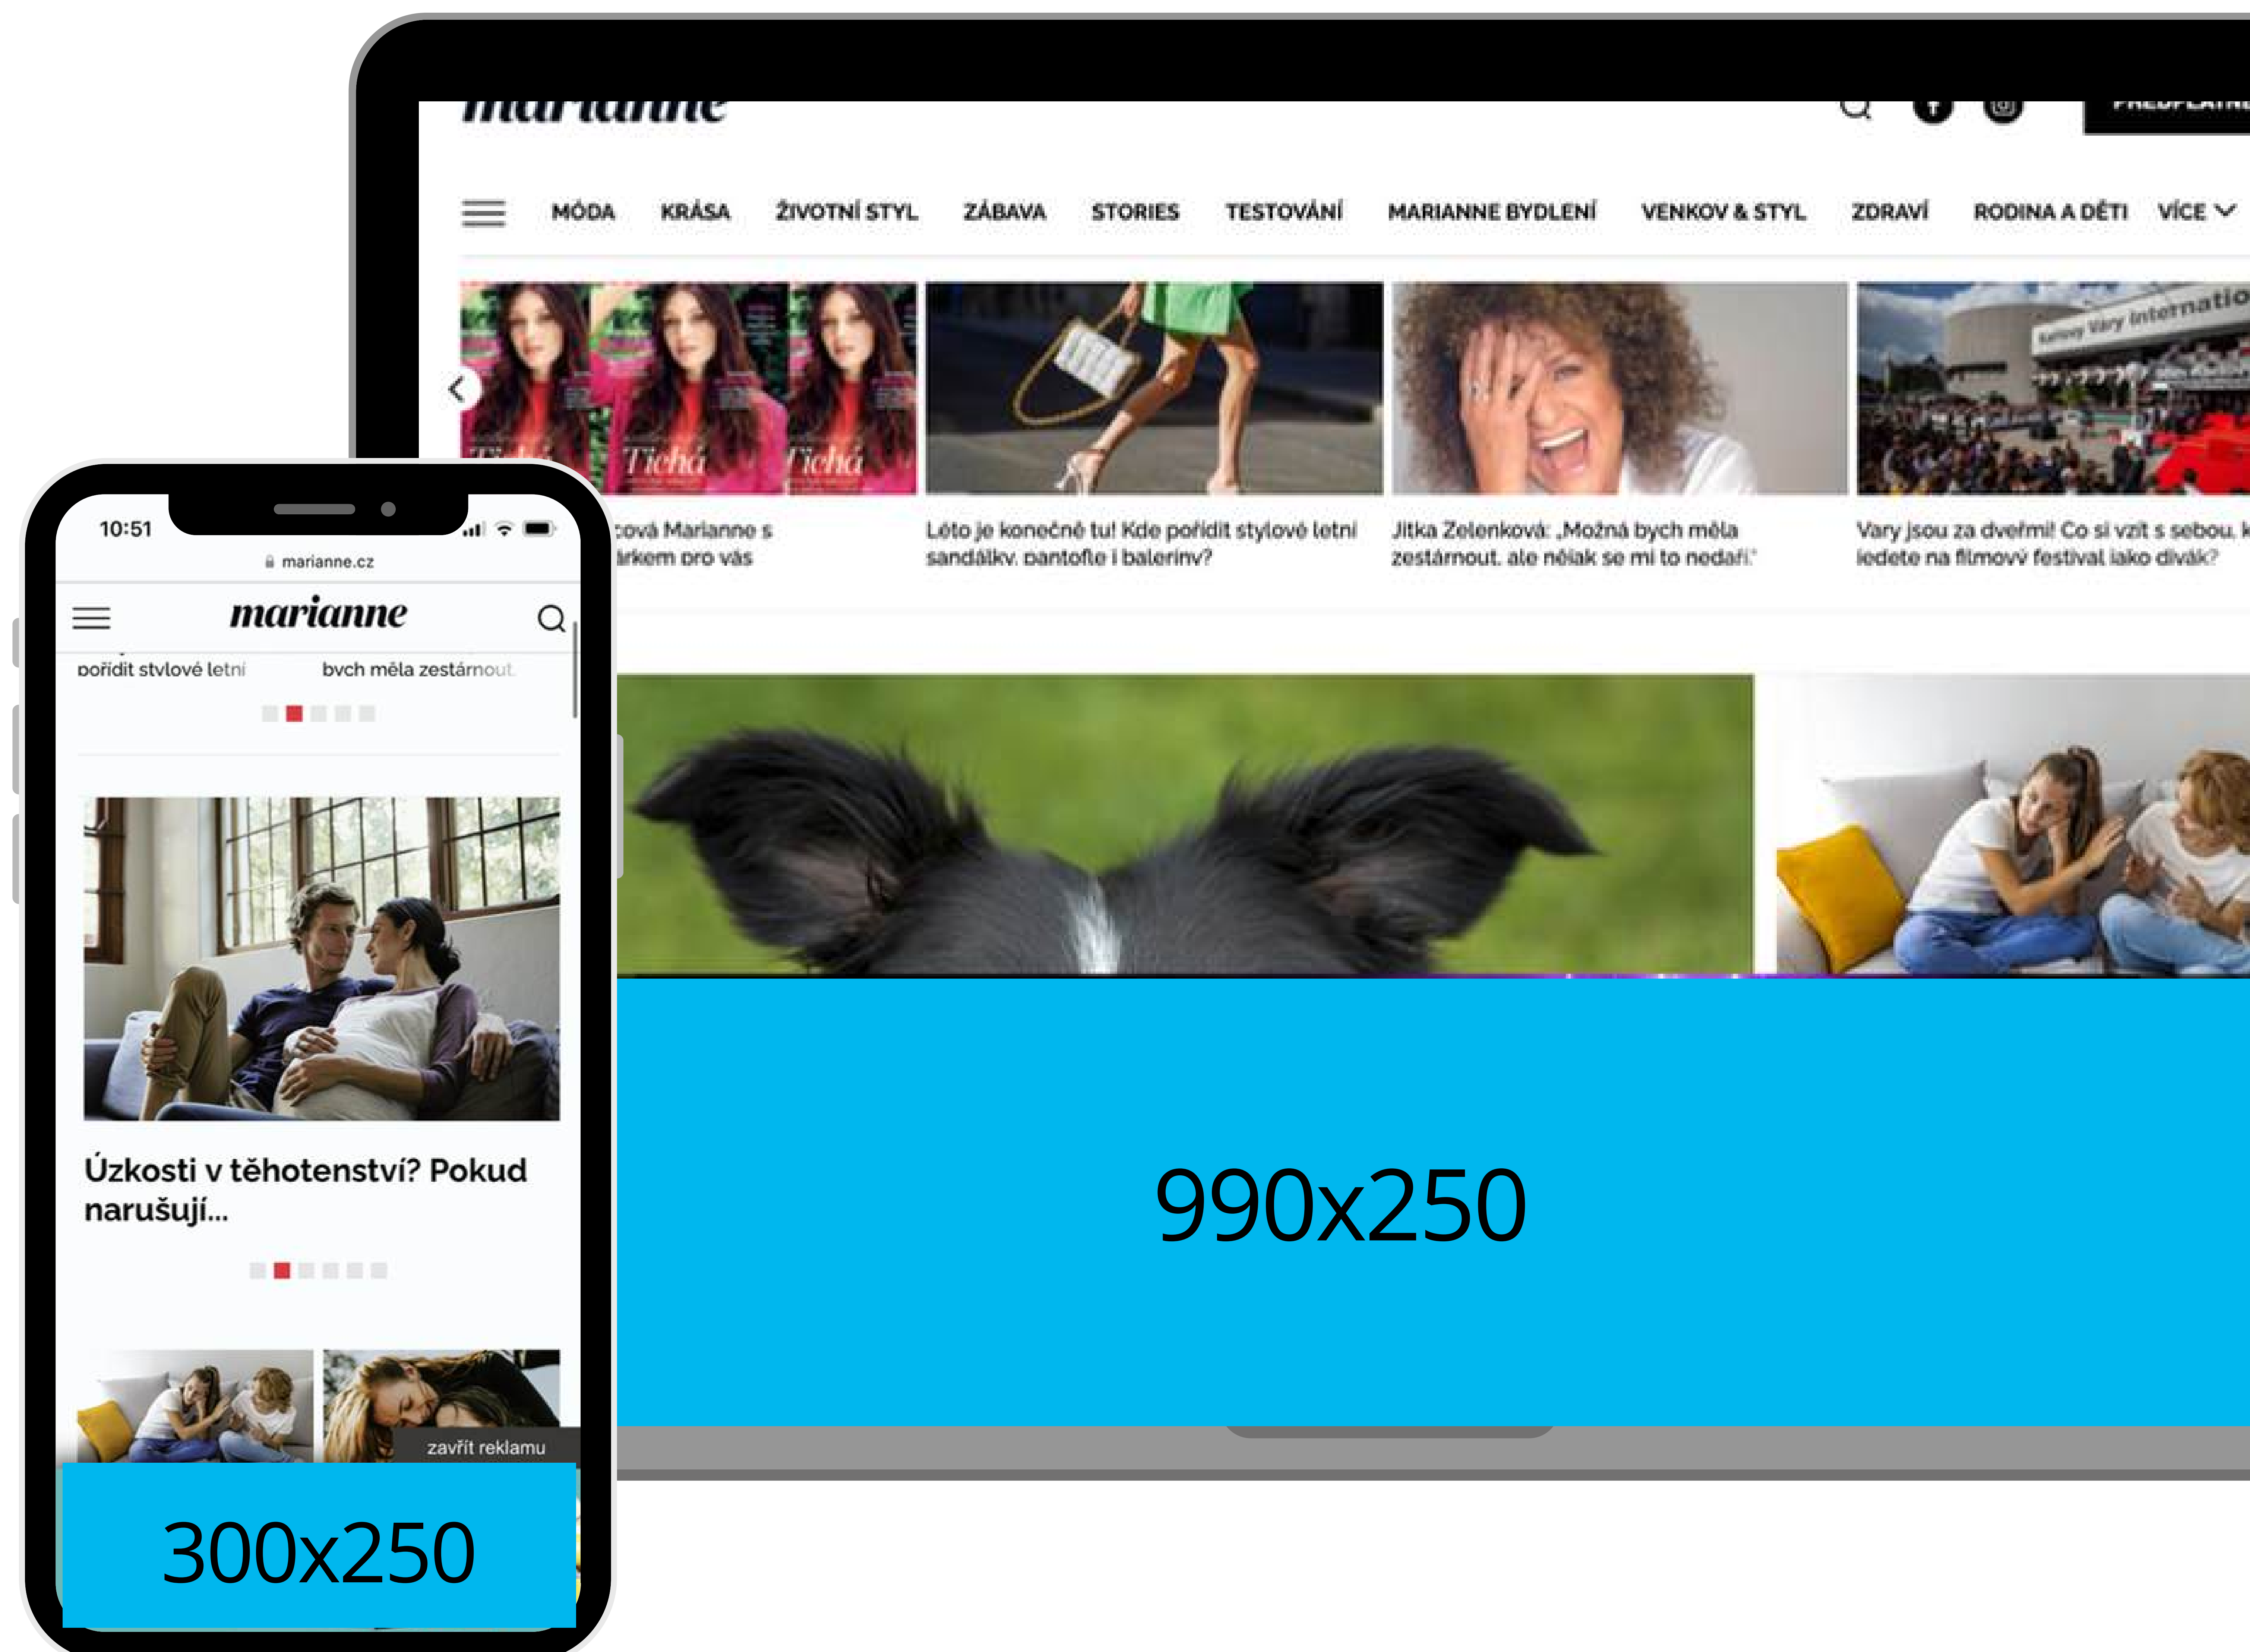

ROLLBAND + POP UP

Prices are listed as CPT with no guarantee of how much will be delivered on each device.

BurdaMedia Extra
Rate card 2026

Web:	CPT
Elle.cz	1 150 Kč
Marianne.cz	900 Kč
Svetzeny.cz, Apetitonline.cz, Chip.cz	700 Kč
Nasekrasnazahrada.cz, Burdastyle.cz	650 Kč

Packs:	CPT
Lifestyle premium pack	930 Kč
Ženy pack	750 Kč
Hobby pack	750 Kč
Floating all	650 Kč