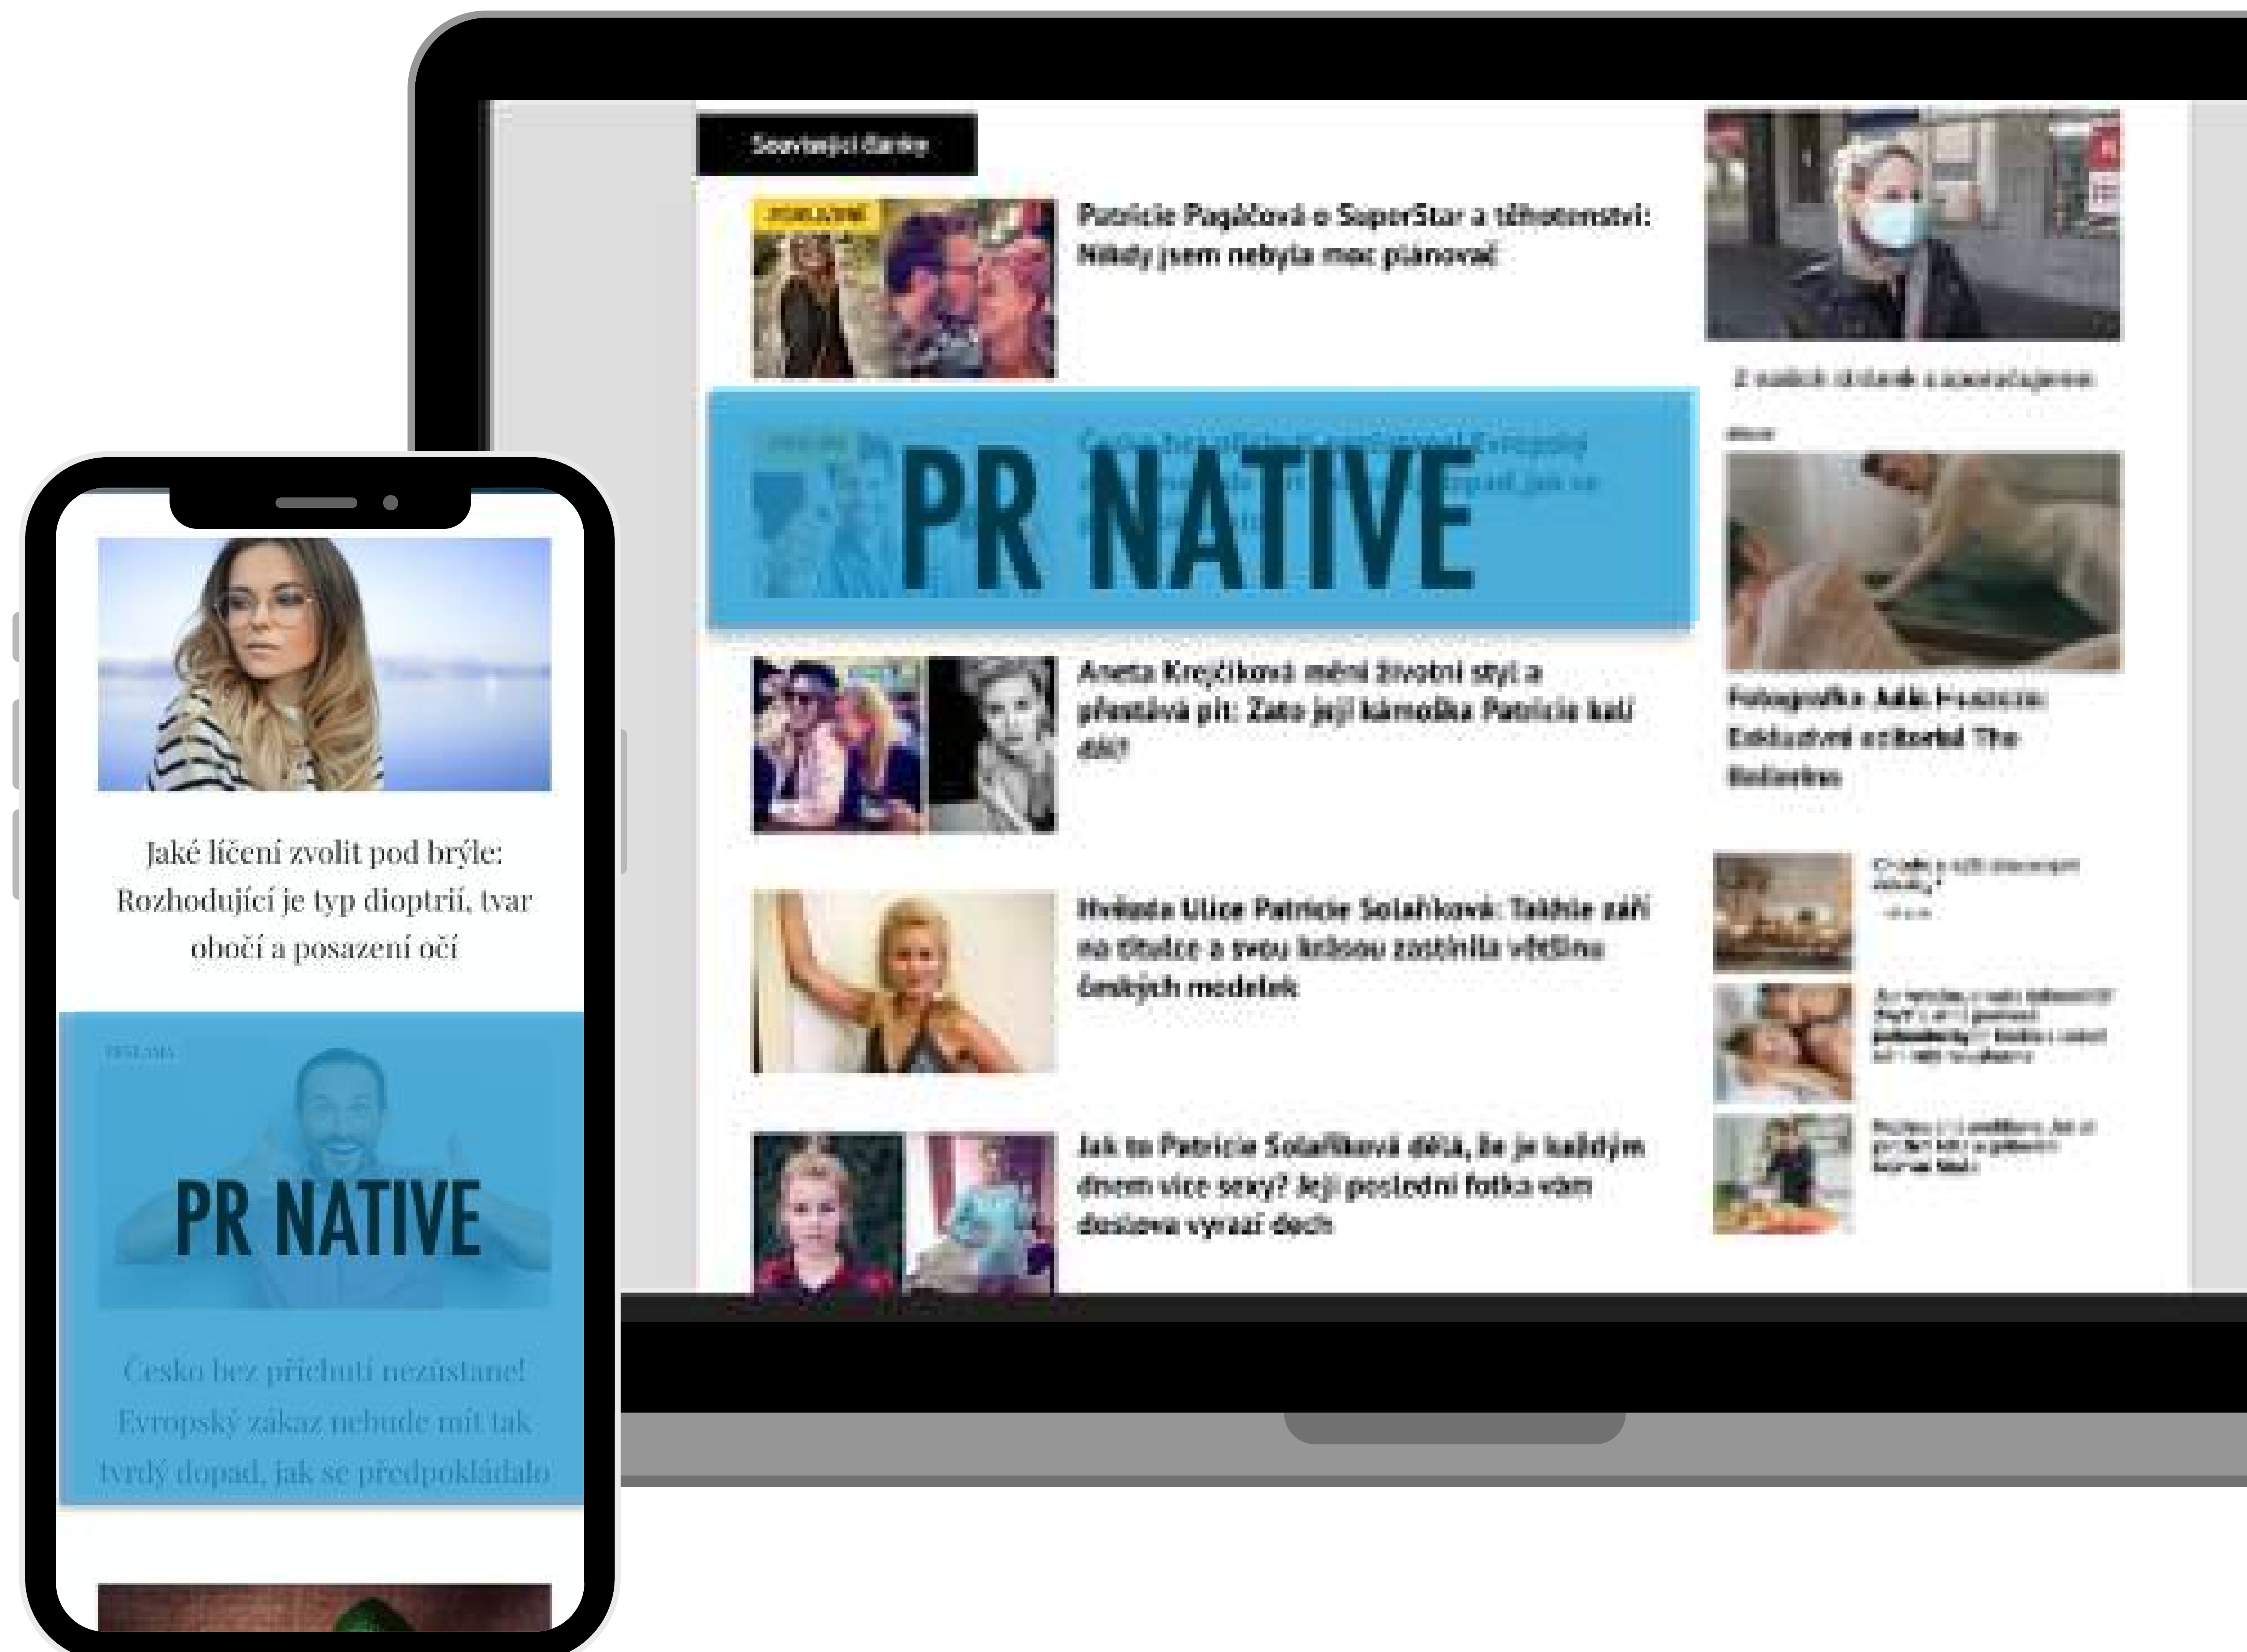

PR NATIVE

Prices are listed as CPT with no guarantee of how much will be delivered on each device.

BurdaMedia Extra Rate card 2026

BME webs*	CPT:
Floating	CZK 99

*Available on extra.cz, lifee.cz, toprecepty.cz, marianne.cz, svetzeny.cz without preferences