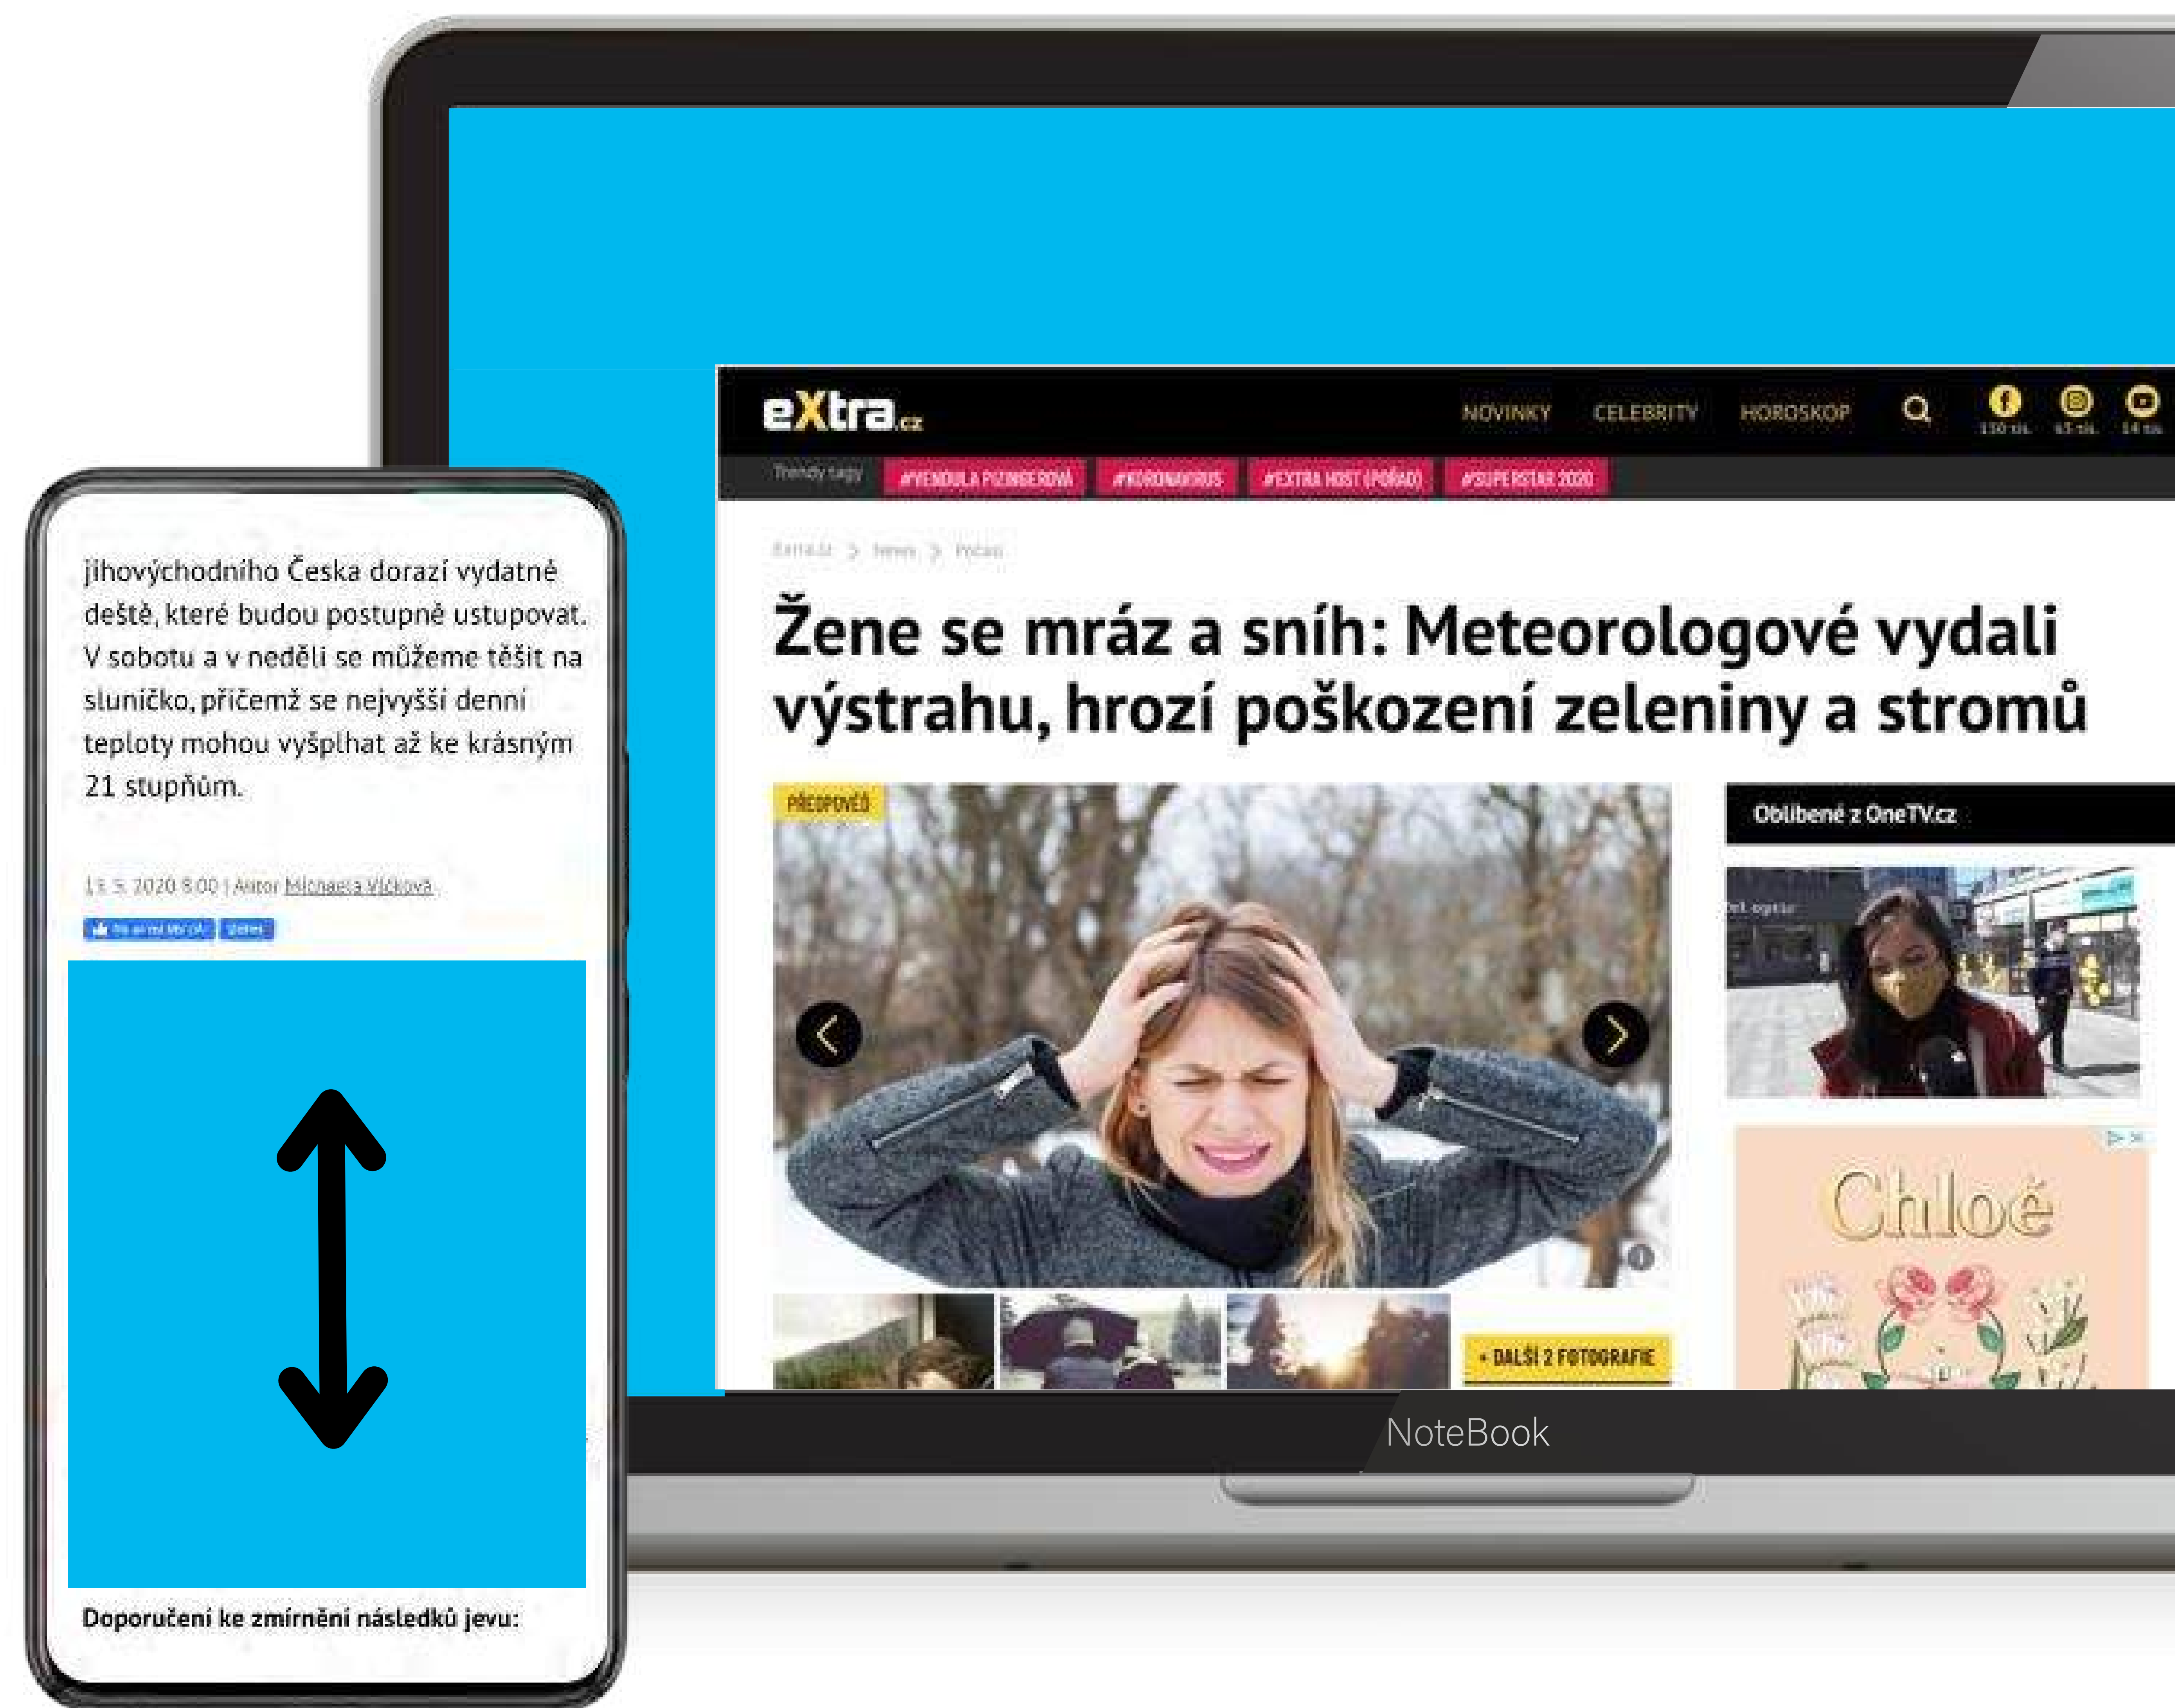

BRANDING + INTERSCROLLER

Prices are listed as CPT with no guarantee of how much will be delivered on each device.

BurdaMedia Extra
Rate card 2026

Web:	CPT
Elle.cz	1.090 CZK
Marianne.cz, Mariannebydleni.cz	840 CZK
Lifecz, Svetzeny.cz, Apetitonline.cz, Chip.cz, Extra.cz	600 Kč
Toprecepty.cz, Nasekrasnazahrada.cz, Burdastyle.cz	450 Kč

Packs:	CPT
Lifestyle premium pack	830 Kč
Ženy pack	550 Kč
Food pack	470 Kč
Hobby pack	470 Kč
Floating all (across the entire portfolio)	450 Kč